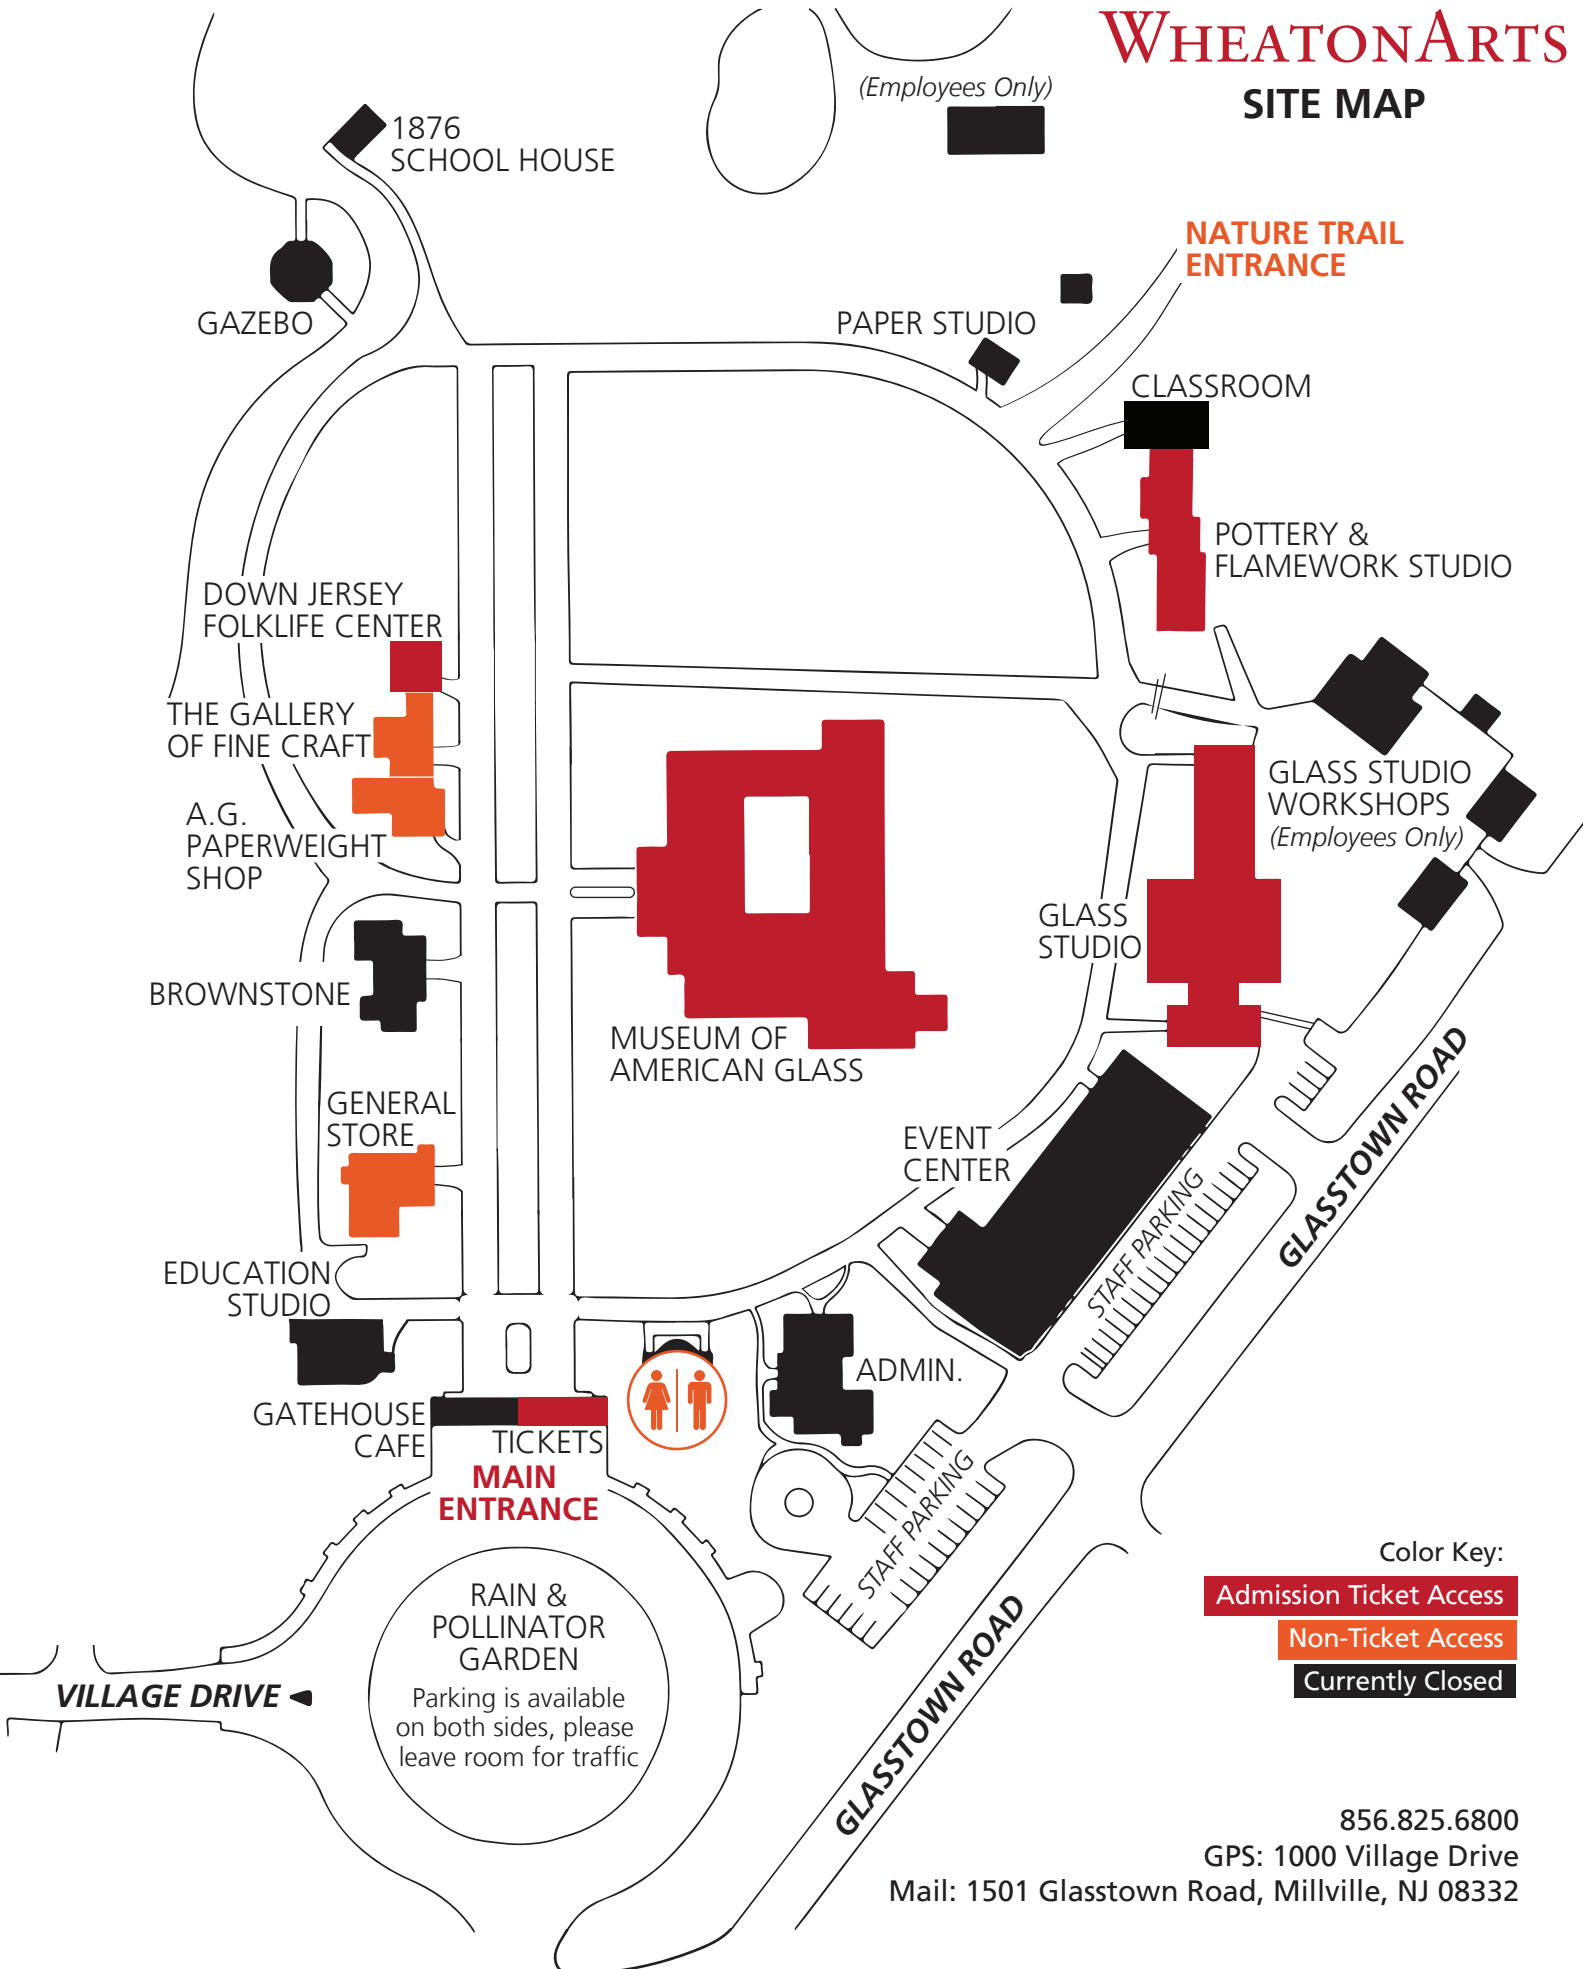

WHEATONARTS

SITE MAP

(Employees Only)

1876 SCHOOL HOUSE

GAZEBO

PAPER STUDIO

NATURE TRAIL ENTRANCE

CLASSROOM

POTTERY & FLAMEWORK STUDIO

DOWN JERSEY FOLKLIFE CENTER

THE GALLERY OF FINE CRAFT

A.G. PAPERWEIGHT SHOP

GLASS STUDIO WORKSHOPS (Employees Only)

GLASS STUDIO

BROWNSTONE

MUSEUM OF AMERICAN GLASS

GENERAL STORE

EVENT CENTER

GLASSTOWN ROAD

EDUCATION STUDIO

STAFF PARKING

GATEHOUSE CAFE

ADMIN.

TICKETS
MAIN ENTRANCE

RAIN & POLLINATOR GARDEN

Parking is available on both sides, please leave room for traffic

VILLAGE DRIVE

STAFF PARKING

GLASSTOWN ROAD

Color Key:

Admission Ticket Access

Non-Ticket Access