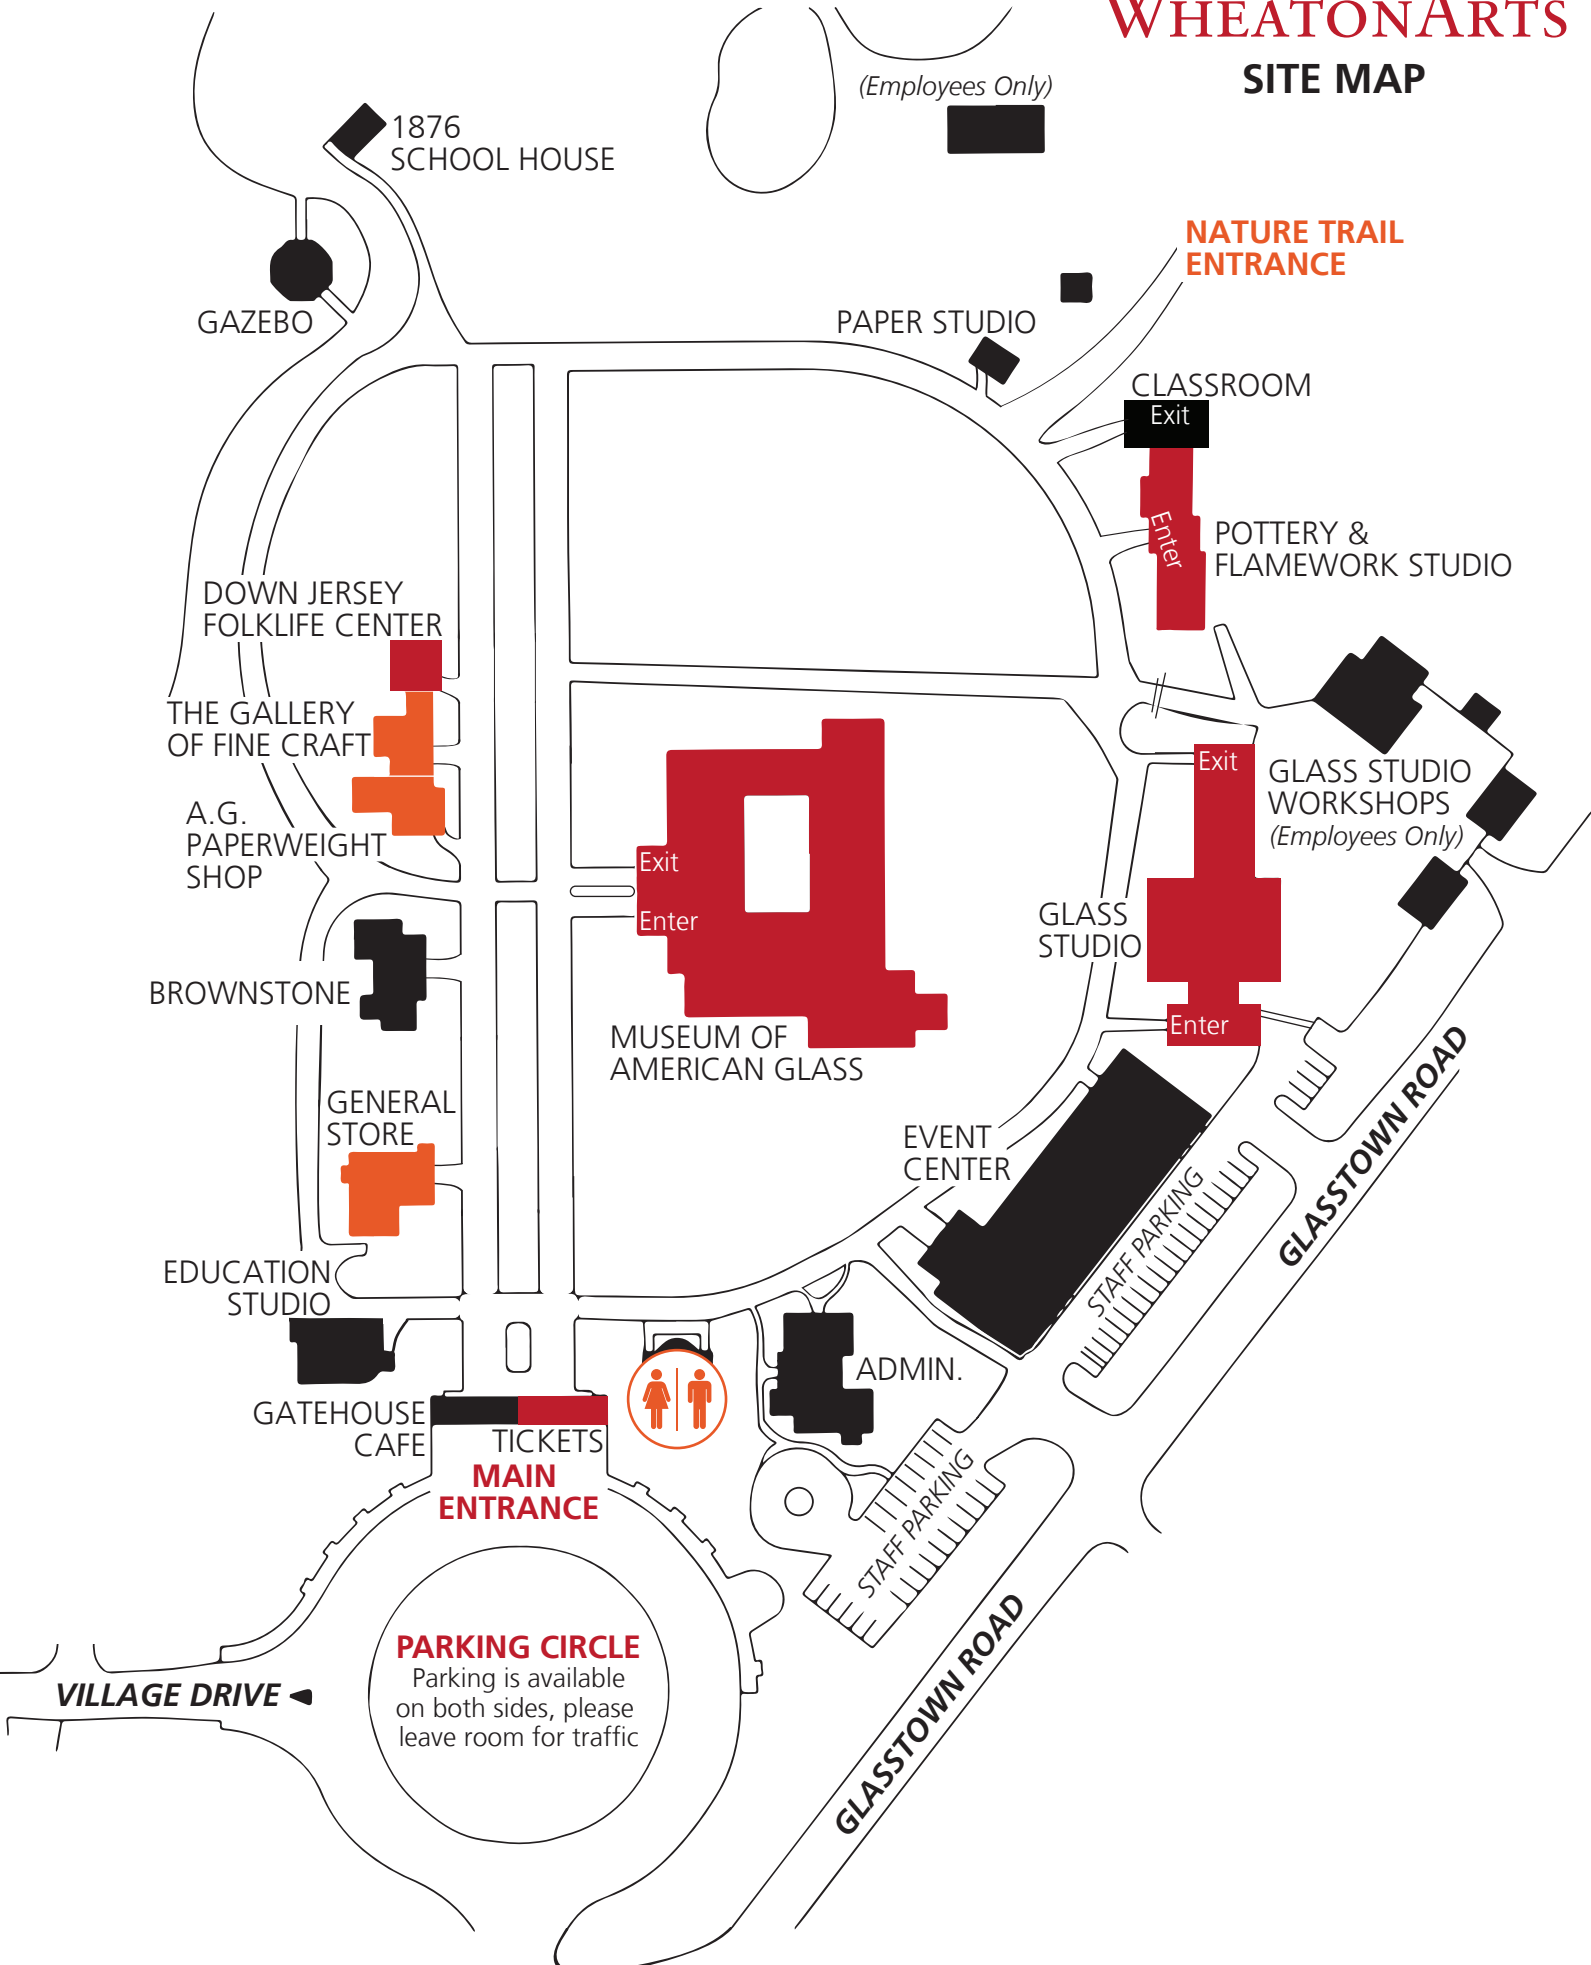

WHEATONARTS SITE MAP

(Employees Only)

1876
SCHOOL HOUSE

GAZEBO

PAPER STUDIO

NATURE TRAIL
ENTRANCE

CLASSROOM

Exit

Exit

Enter

GLASS
STUDIO

Exit

GLASS STUDIO
WORKSHOPS
(Employees Only)

Enter

EVENT
CENTER

STAFF PARKING

GLASSTOWN ROAD

EDUCATION
STUDIO

GATEHOUSE
CAFE

TICKETS

MAIN
ENTRANCE

ADMIN.

STAFF PARKING

GLASSTOWN ROAD

PARKING CIRCLE

Parking is available
on both sides, please
leave room for traffic

VILLAGE DRIVE