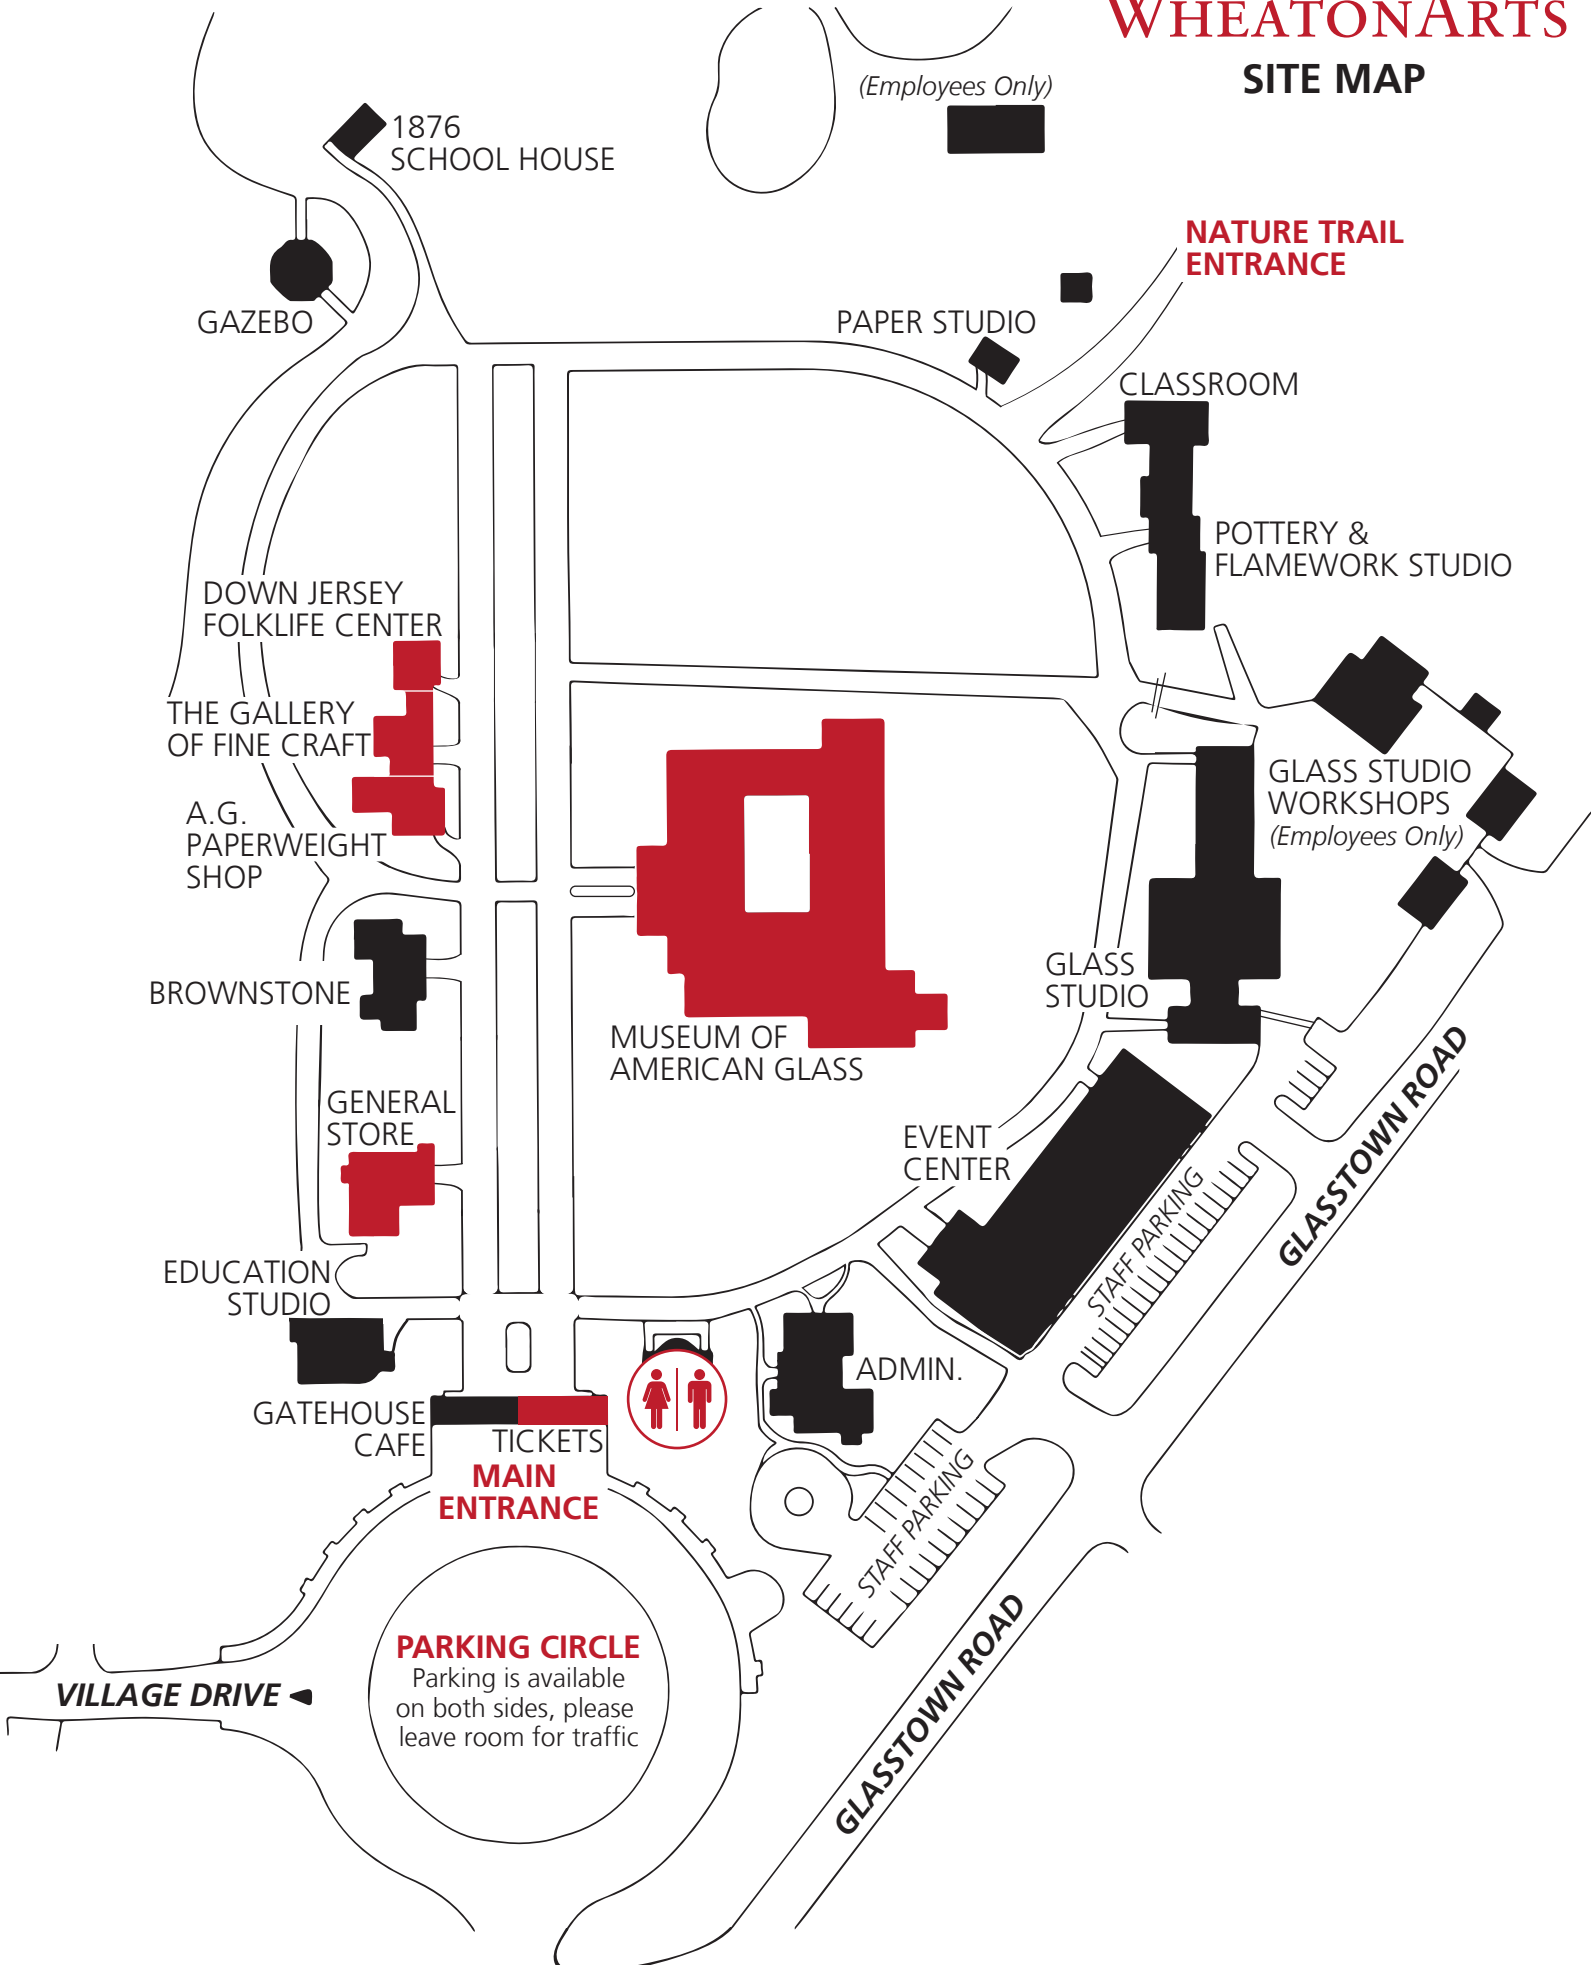

# WHEATONARTS SITE MAP

(Employees Only)

1876  
SCHOOL HOUSE

GAZEBO

PAPER STUDIO

NATURE TRAIL  
ENTRANCE

CLASSROOM

POTTERY &  
FLAMEWORK STUDIO

DOWN JERSEY  
FOLKLIFE CENTER

THE GALLERY  
OF FINE CRAFT

A.G.  
PAPERWEIGHT  
SHOP

GLASS STUDIO  
WORKSHOPS  
(Employees Only)

BROWNSTONE

MUSEUM OF  
AMERICAN GLASS

GLASS  
STUDIO

GENERAL  
STORE

EVENT  
CENTER

EDUCATION  
STUDIO

GLASSTOWN ROAD

GATEHOUSE  
CAFE

ADMIN.

TICKETS  
MAIN  
ENTRANCE

STAFF PARKING

STAFF PARKING

PARKING CIRCLE  
Parking is available  
on both sides, please  
leave room for traffic

VILLAGE DRIVE

GLASSTOWN ROAD