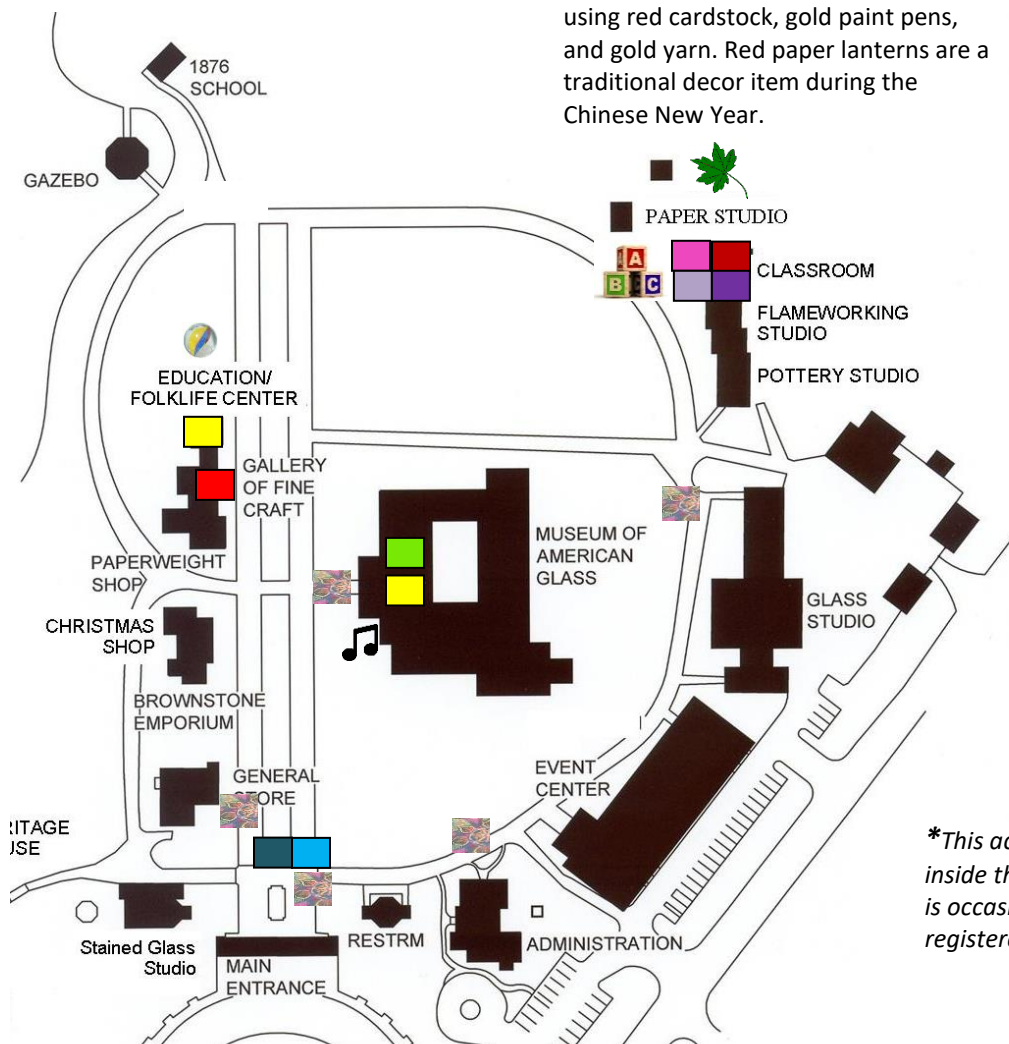

Sidewalk Chalk

Locations: Sidewalks in front of the Museum of American Glass, Administration Building, Crafts Studio, and General Store Play games or create works of art using sidewalk chalk!

Letterboxing

Pick up the clue sheet at the front Gatehouse to begin the **campus-wide** scavenger hunt!

Exhibit Activity Stations:

Located in the Museum

The Elements of the Periodic Table

Learn about the elements of the periodic table and how artists at WheatonArts and beyond use them in their creative practice. View samples of glazed pottery that feature elements of the periodic table on our oversized periodic table.

Magnetic Assemblage Board & Chalk Board*

Two boards are available for your enjoyment. Use chalk & magnets to express your ideas.

Music Box

Located on the Museum of American Glass Porch
Explore your musical talents! Choose from an assortment of instruments such as tambourines, hand bells, and maracas to create music outdoors.

Nature Scavenger Hunt + Sketch Activity

Pick up the activity sheet at the front Gatehouse to begin the **campus-wide** scavenger hunt!

**This activity takes place in the classroom inside the Pottery Studio building. This activity is occasionally unavailable if there is a registered class taking place in the room.*